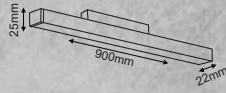

90 CM OPAK DİFÜZÖRLÜ
Magnet Armatür

Yeni Ürün

2.500 ₺

BEYAZ KASA

6500K ○ HL-3902BB

3200K ● HL-3902BG

4000K ● HL-3902BN

SİYAH KASA

6500K ○ HL-3902SB

3200K ● HL-3902SG

4000K ● HL-3902SN