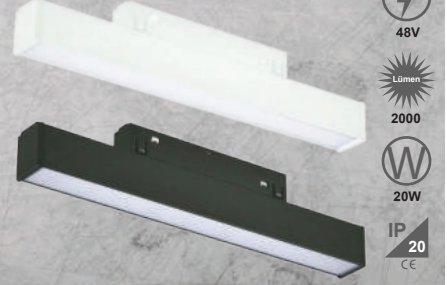

60 CM OPAK DİFÜZÖRLÜ
Magnet Armatür

Yeni Ürün

1.600 ₺

BEYAZ KASA

6500K ○ HL-3901BB

3200K ● HL-3901BG

4000K ● HL-3901BN

SİYAH KASA

6500K ○ HL-3901SB

3200K ● HL-3901SG

4000K ● HL-3901SN