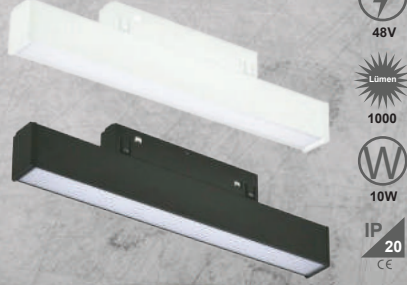

30 CM OPAK DİFÜZÖRLÜ
Magnet Armatür

Yeni Ürün

1.050 ₺

BEYAZ KASA

6500K ○ HL-3900BB

3200K ● HL-3900BG

4000K ● HL-3900BN

SİYAH KASA

6500K ○ HL-3900SB

3200K ● HL-3900SG

4000K ● HL-3900SN